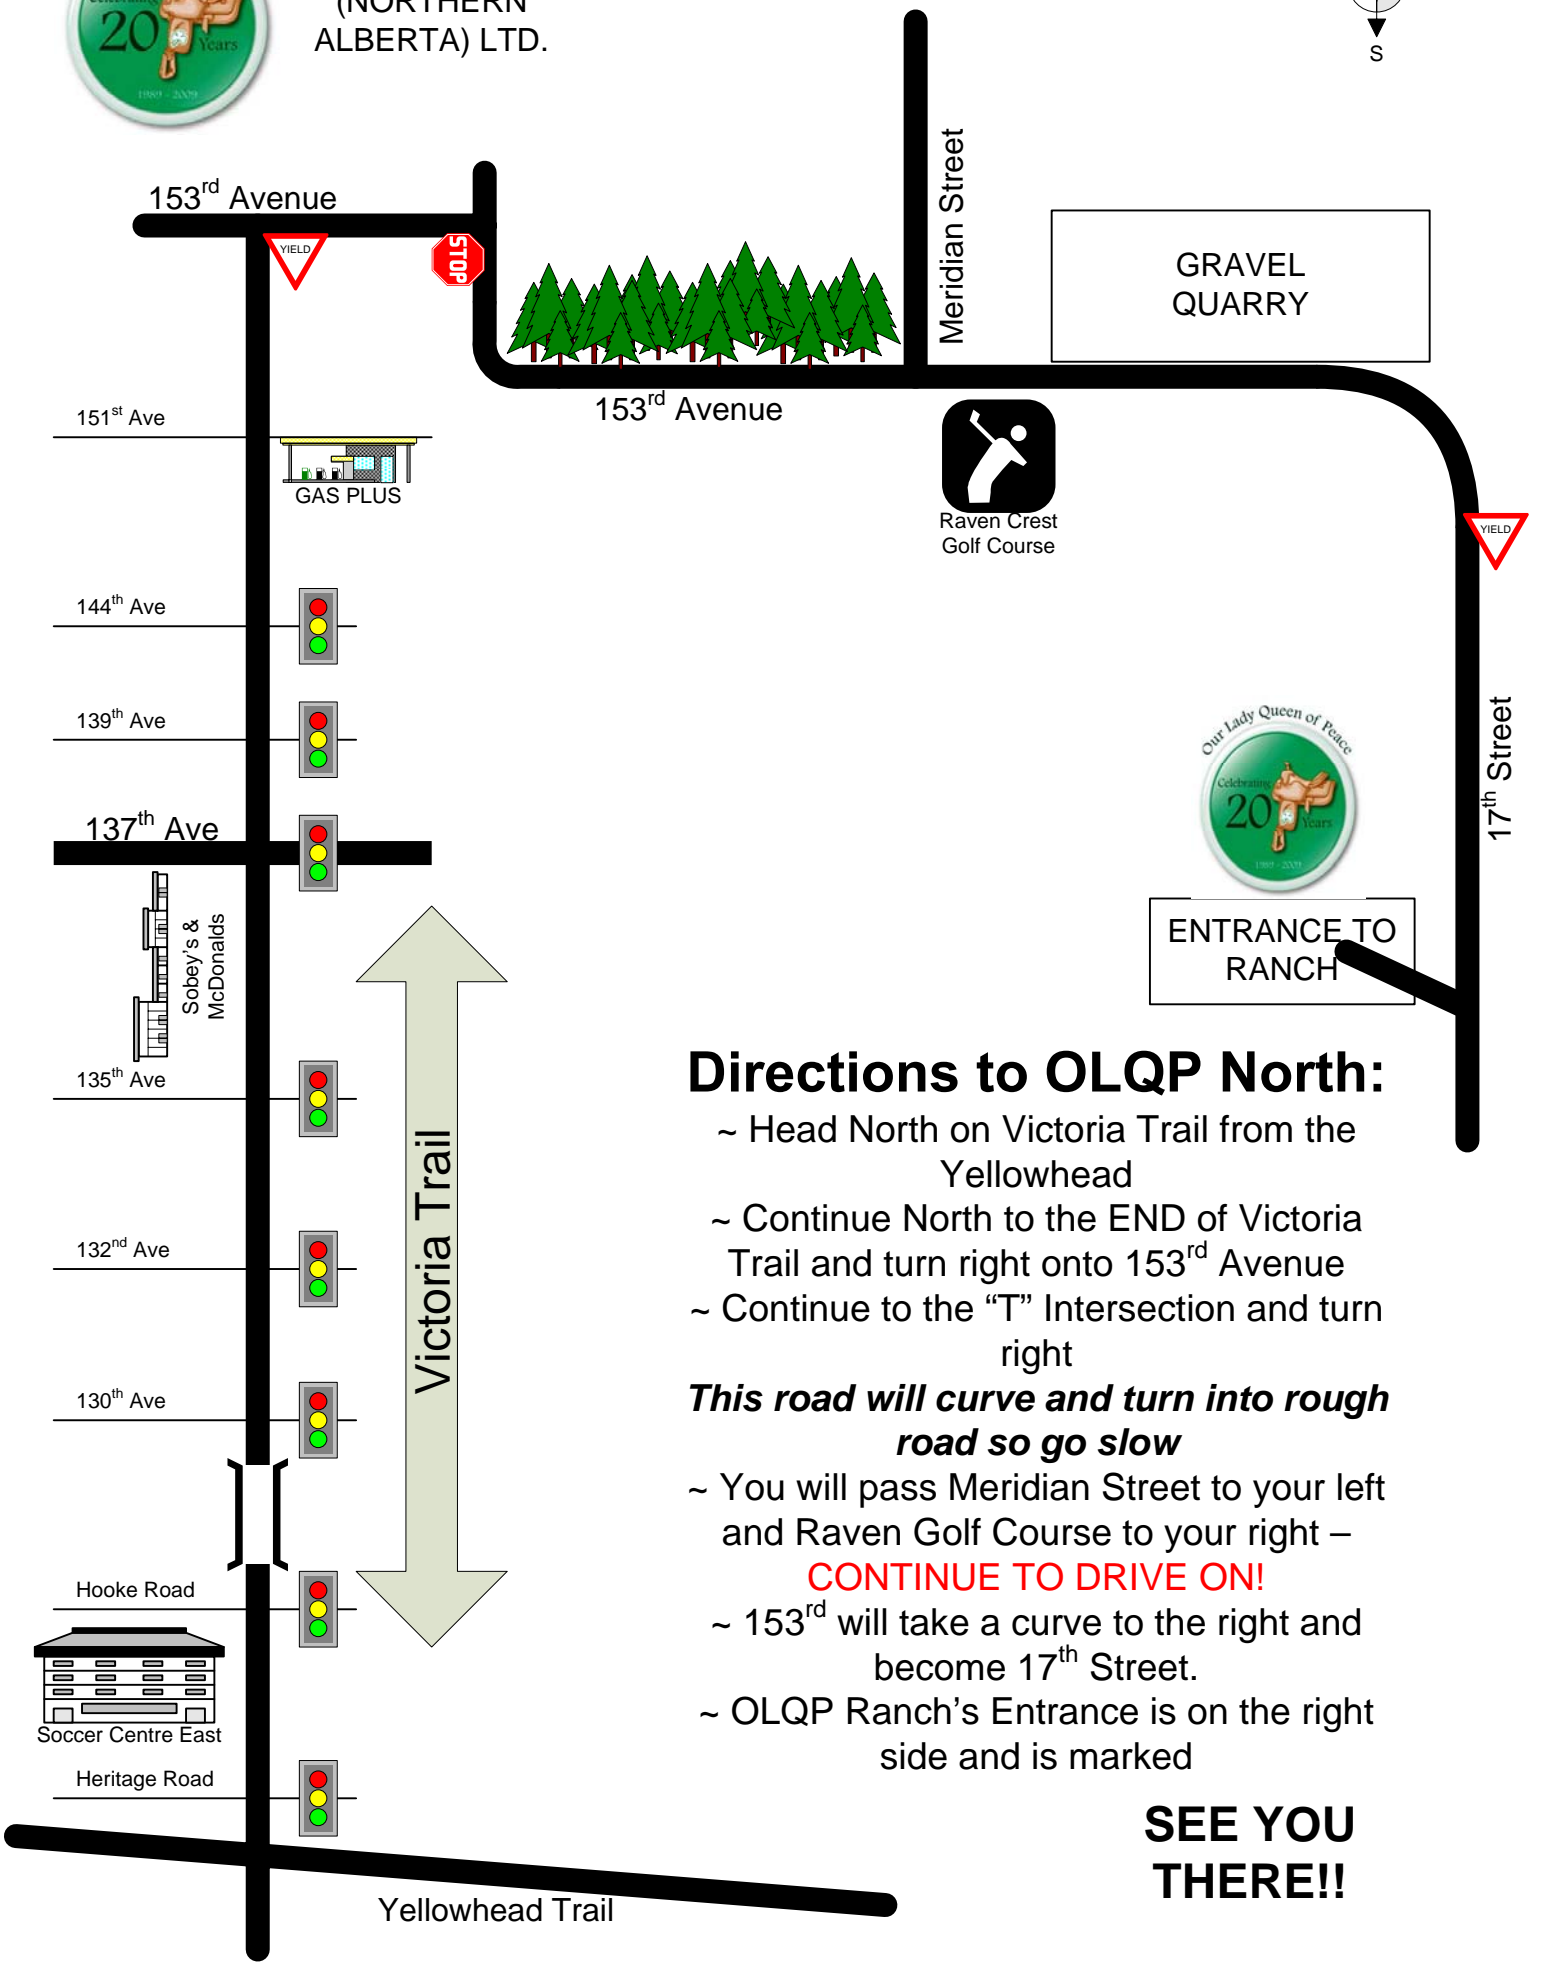

OUR LADY QUEEN
OF PEACE RANCH
(NORTHERN
ALBERTA) LTD.

Directions to OLQP North:

- ~ Head North on Victoria Trail from the Yellowhead
- ~ Continue North to the END of Victoria Trail and turn right onto 153rd Avenue
- ~ Continue to the "T" Intersection and turn right

This road will curve and turn into rough road so go slow

- ~ You will pass Meridian Street to your left and Raven Golf Course to your right – **CONTINUE TO DRIVE ON!**
- ~ 153rd will take a curve to the right and become 17th Street.
- ~ OLQP Ranch's Entrance is on the right side and is marked

SEE YOU THERE!!